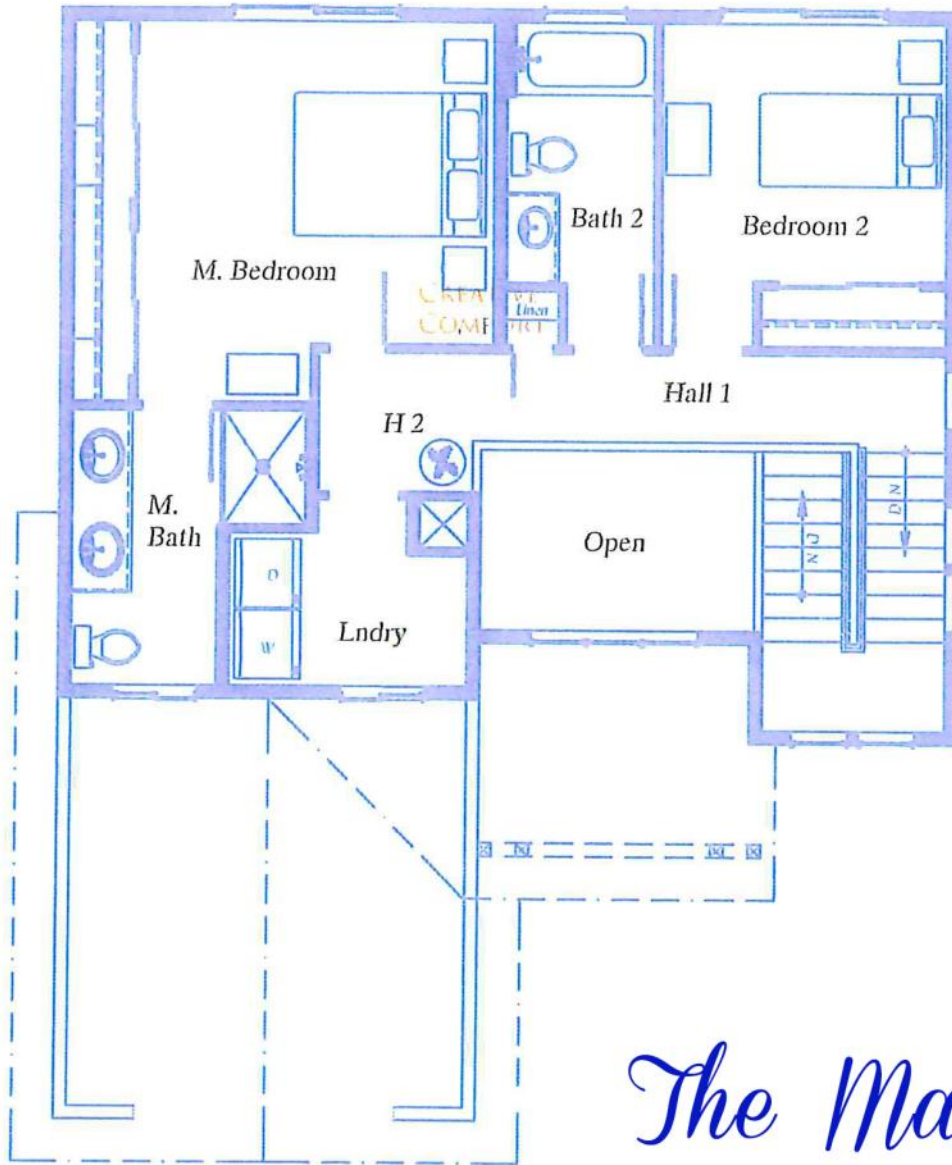

The Madison

Main

Residence	
Main Floor	670 Sq Ft
Upper Floor	692 Sq Ft
Total	1,362 Sq Ft

Garage 318 Sq Ft

The Madison

Upper

Residence	
Main Floor	670 Sq Ft
Upper Floor	624 Sq Ft
Total	1,294 Sq Ft