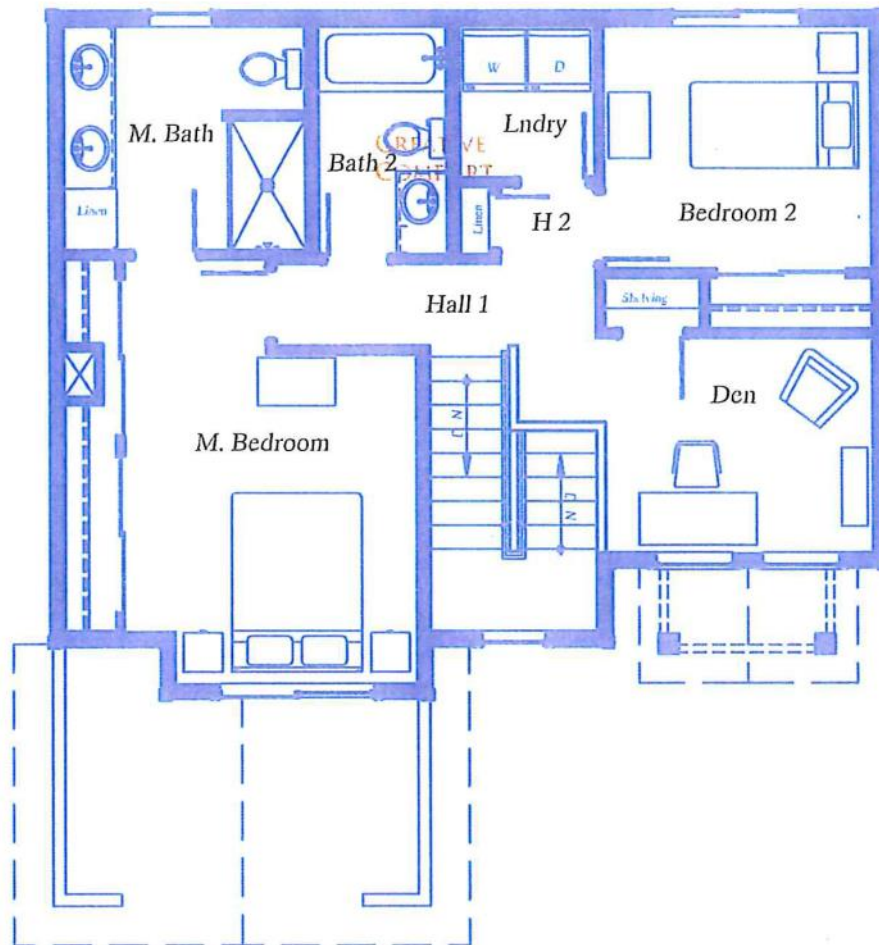

Residence:	
Main Floor	589 Sq Ft
Upper Floor	701 Sq Ft
Total	1,290 Sq Ft
Garage	300 Sq Ft

The Lincoln - Main Floor

Residence:

Main Floor	529 Sq Ft
Upper Floor	693 Sq Ft
Total	1,222 Sq Ft

The Lincoln - Upper Floor